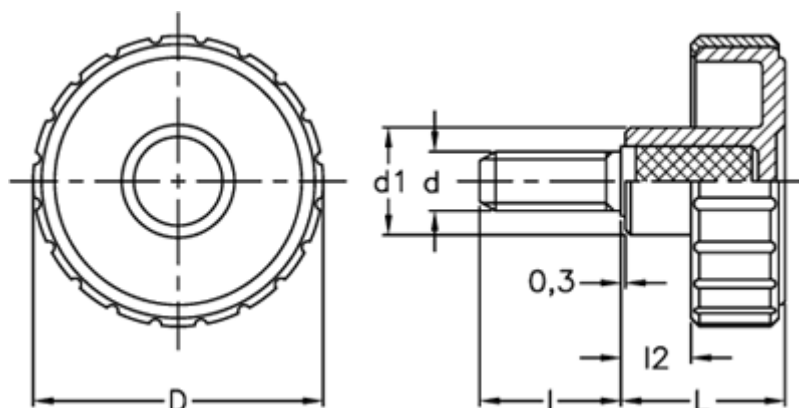

Data Sheet

Article number: 2302134381

Description: E+G Fluted grip knob
MBT.45 p-M8x16-SOFT

Measures

D	= 44
d1	= 17
d 6g	= M8
l	= 16
L	= 24
l2	= 10.0